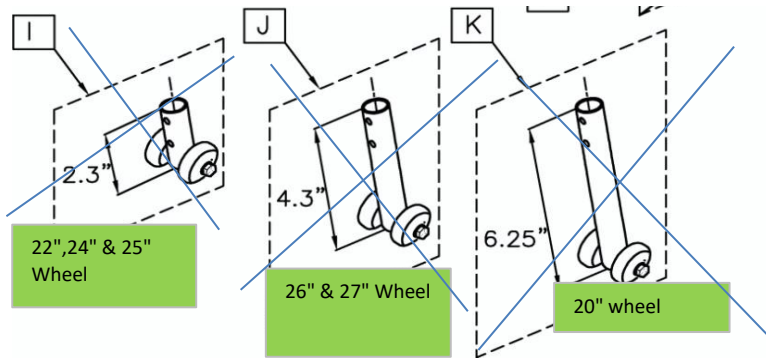

ANTI TIPPER

COLOURS
IN MOTION

POS	Assy #	#	Parts #	QTY	Color	Remark	MSRP	NOTE
A	1300-01A	Discontinued					per set	2sets/chair
B	1301-01A	2	26-20-005-0B	1	Blk	Anti Tipper Receiver	per set	2sets/chair
		3	0277-300	2	Sil	1/4" Washer		
		4	0541-320	2	Sil	1/4" -20 L:1 1/4"SHCS		
		5	0110-300	2	Sil	1/4" -20 L:1"SHCS		
		6	0501-300	2	Sil	1/4" -20 L:3/4"SHCS		
C	1300-01E	3	0277-300	4	Sil	1/4" Washer	per set	2sets/chair
		5	0110-300	2	Sil	1/4" -20 L:1"SHCS		
		7	26-20-007-0A	1	Sil	Anti Tipper Receiver		
		8	0110-300	2	Sil	1/4"-20 Nylon HLN		

for Boing, Shock Blade, Adjustable Zephyer

POS	Assy #	Parts #	QTY	Color	Remark	MSRP	Note	
D	1300-20A	26-20-003	1	Blk	Anti-Tipper Bar	per set	2sets/chair	
		0127-300	1	Sil	Single End Snap Button			
		0128-300	1	Sil	Double End Snap Button			
		26-21-001-0I	1	Blk	Plastic Press Release			
		26-20-009	2	Blk	Holder Ring			
		26-13-002-0B	1	Blk	5 hole Telescoping Tube with wheels			
E	1300-21A	26-20-008	1	Blk	Anti-Tipper Bar	per set	2sets/chair	
		26-20-009	1	Blk	Holder Ring			
		Removable Anti-tipper	0127-300	1	Sil			Single End Snap Button
			0128-300	1	Sil			Double End Snap Button
F	1300-01B Slide to Unlock	Discontinued				per set	2sets/chair	
H	1300-30A	26-20-009	1	Blk	Holder Ring	per set	-	