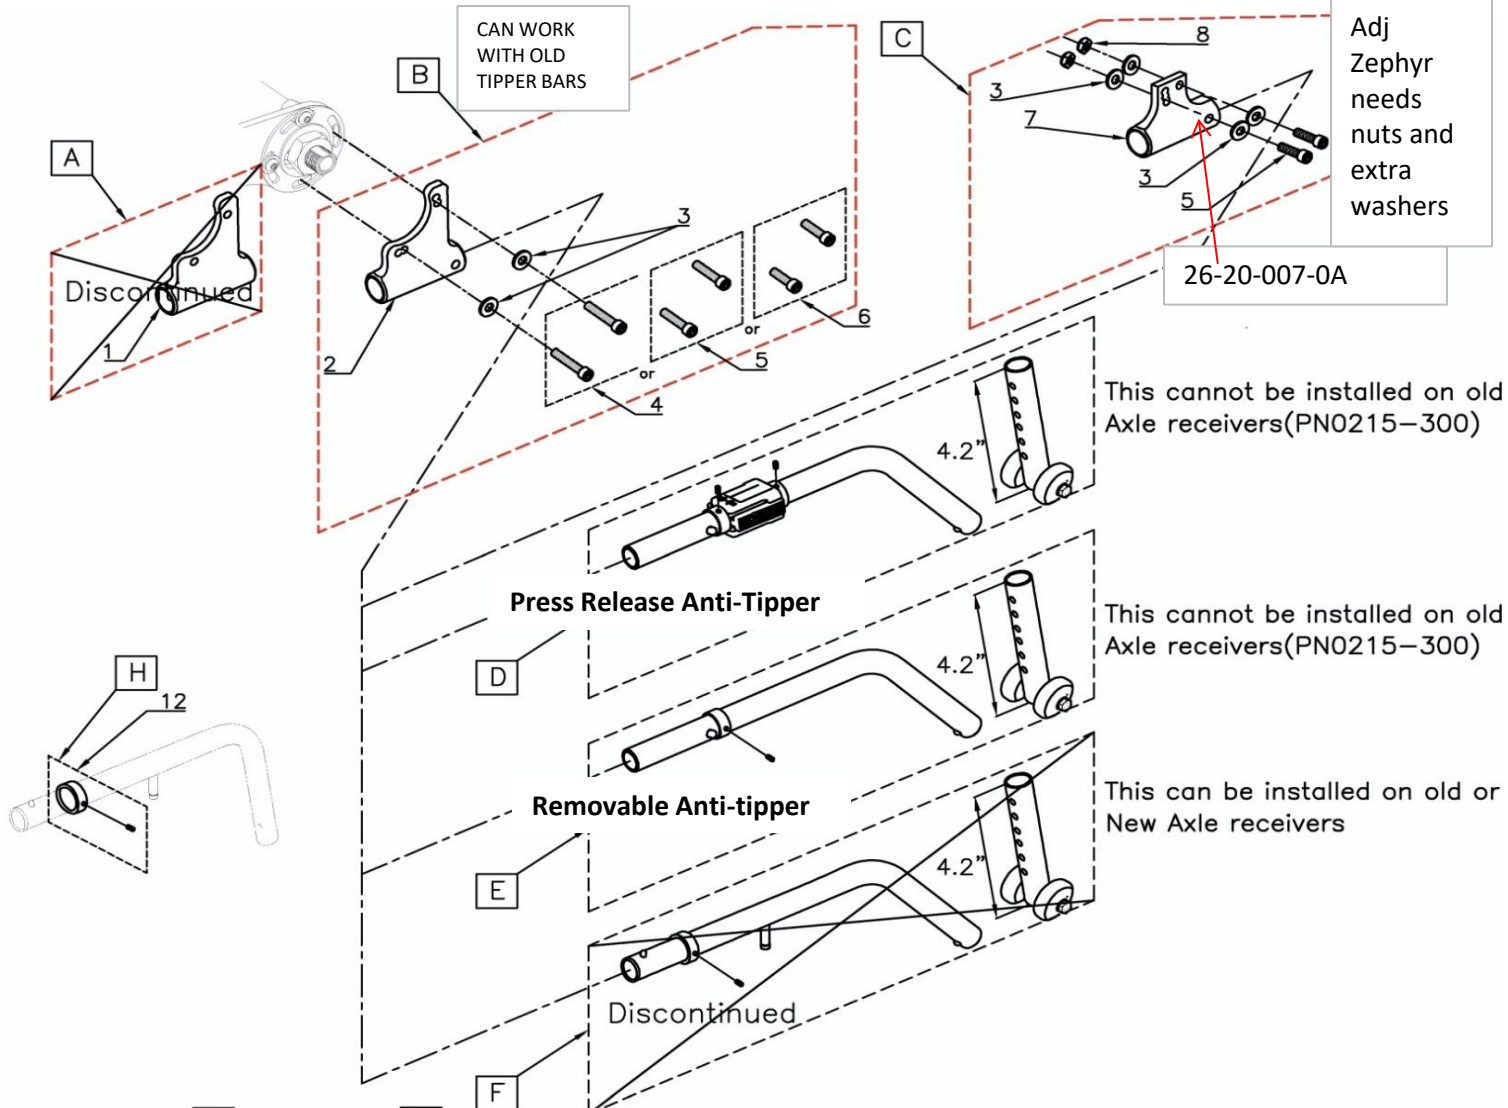

ANTI TIPPER

COLOURS
IN MOTION

POS	Assy #	#	Parts #	QTY	Color	Remark	MSRP	NOTE
A	1300-01A	Discontinued					per set	2sets/chair
B	1301-01A	2	26-20-005-0B	1	Blk	Anti Tipper Receiver	per set	2sets/chair
		3	0277-300	2	Sil	1/4" Washer		
		4	0541-320	2	Sil	1/4" -20 L:1 1/4"SHCS		
		5	0110-300	2	Sil	1/4" -20 L:1"SHCS		
		6	0501-300	2	Sil	1/4" -20 L:3/4"SHCS		
C	1300-01E	3	0277-300	4	Sil	1/4" Washer	per set	2sets/chair
		5	0110-300	2	Sil	1/4" -20 L:1"SHCS		
		7	26-20-007-0A	1	Sil	Anti Tipper Receiver		
		8	0110-300	2	Sil	1/4"-20 Nylon HLN		

for Boing, Shock Blade, Adjustable Zephyer

POS	Assy #	Parts #	QTY	Color	Remark	MSRP	Note	
D	1300-20A	26-20-003	1	Blk	Anti-Tipper Bar	per set	2sets/chair	
		0127-300	1	Sil	Single End Snap Button			
		0128-300	1	Sil	Double End Snap Button			
		26-21-001-0I	1	Blk	Plastic Press Release			
		26-20-009	2	Blk	Holder Ring			
		26-13-002-0B	1	Blk	5 hole Telescoping Tube with wheels			
E	1300-21A	26-20-008	1	Blk	Anti-Tipper Bar	per set	2sets/chair	
		26-20-009	1	Blk	Holder Ring			
		Removable Anti-tipper	0127-300	1	Sil			Single End Snap Button
			0128-300	1	Sil			Double End Snap Button
F	1300-01B Slide to Unlock	Discontinued				per set	2sets/chair	
H	1300-30A	26-20-009	1	Blk	Holder Ring	per set	-	